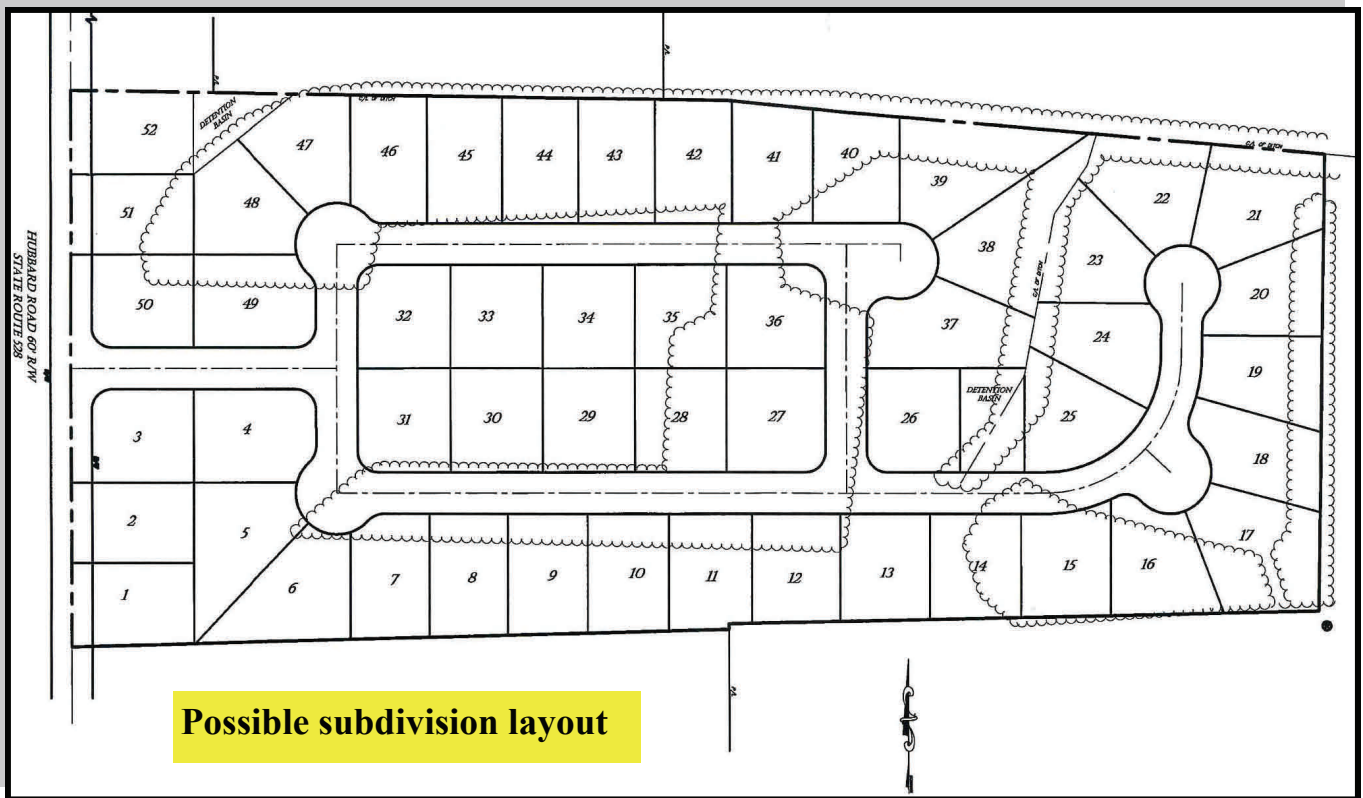

Madison Township Lake County, Ohio

JTO, Inc.

6011 Heisley Road
Mentor, Ohio 44060
Phone: (440) 352-1900
Fax: (440) 357-8900
Email: tposar@jtoinc.com