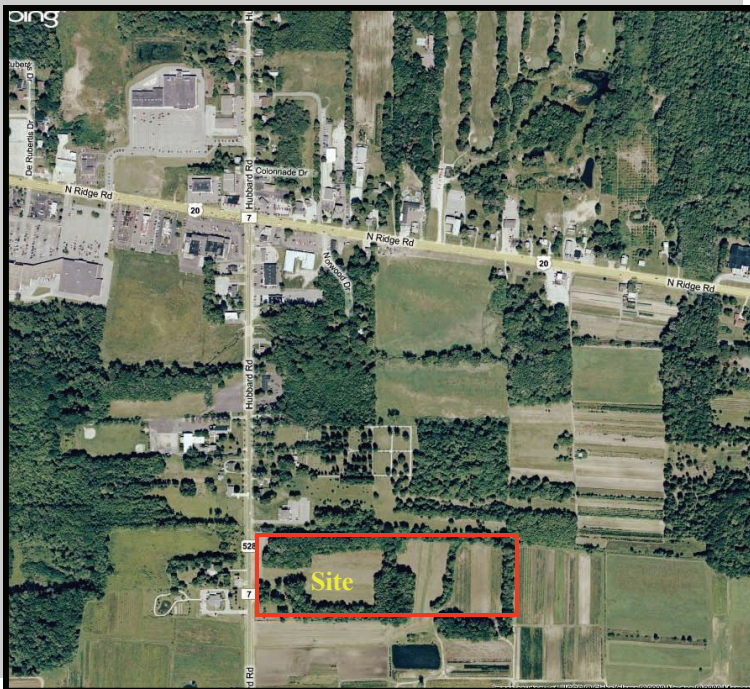

## Madison Township

### Lake County, Ohio

### Property Facts

- ◆ Total acres: 31.27
- ◆ Parcel ID:  
 01-B-092-0-00-007-0  
 01-B-092-0-00-008-0  
 01-B-092-0-00-010-0  
 01-B-092-0-00-013-0
- ◆ Frontage: 812.21 feet on Hubbard Road
- ◆ Zoning: R1 - Single Family Dwelling
- ◆ Easy access to areas major shopping